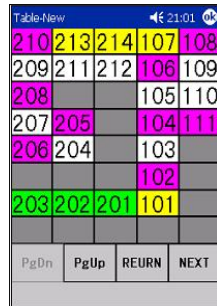

The Wireless Network gives you a wide variety of ordering options

This is the solution for restaurant owners having problems with unreliable wait staff, staff that are unable to memorize the menu or take wrong orders, operating inefficiently (especially during prime business hours) and want to have an ordering system that is affordable and user friendly.

Functions and Features

1. It is a simple, lightweight handheld terminal (iPhone, iPad mini, iPod touch).
2. Orders are entered just by touching the display
3. On-the-spot transmission of orders to the kitchen
4. Order instructions and customer bills are simultaneously printed out at the kitchen.
5. The system transmits sales data to the headquarters and boss.
6. The order terminal can print out bills to nearest printer.

Post-Installation Advantages

1. The elimination of hand written orders achieves accurate and expedited ordering.
2. The system achieves a drastic improvement in the communication between your wait staff and kitchen; eg. reduction in wrong orders and wait staff traveling to the kitchen.
3. The swift and easy processing of orders generates a confidence among your wait staff leaving them to concentrate on serving your guests.

- Vacancy
- Preparing
- Occupied
- Finished
- Reserved

S Per Co.,Ltd
6-88-1 Taihei-cho, Tajimi-city,
Gifu 507-0041 Japan
Phone: 81-0572-23-9061
Fax: 81-0572-23-9064
www.sper.co.jp